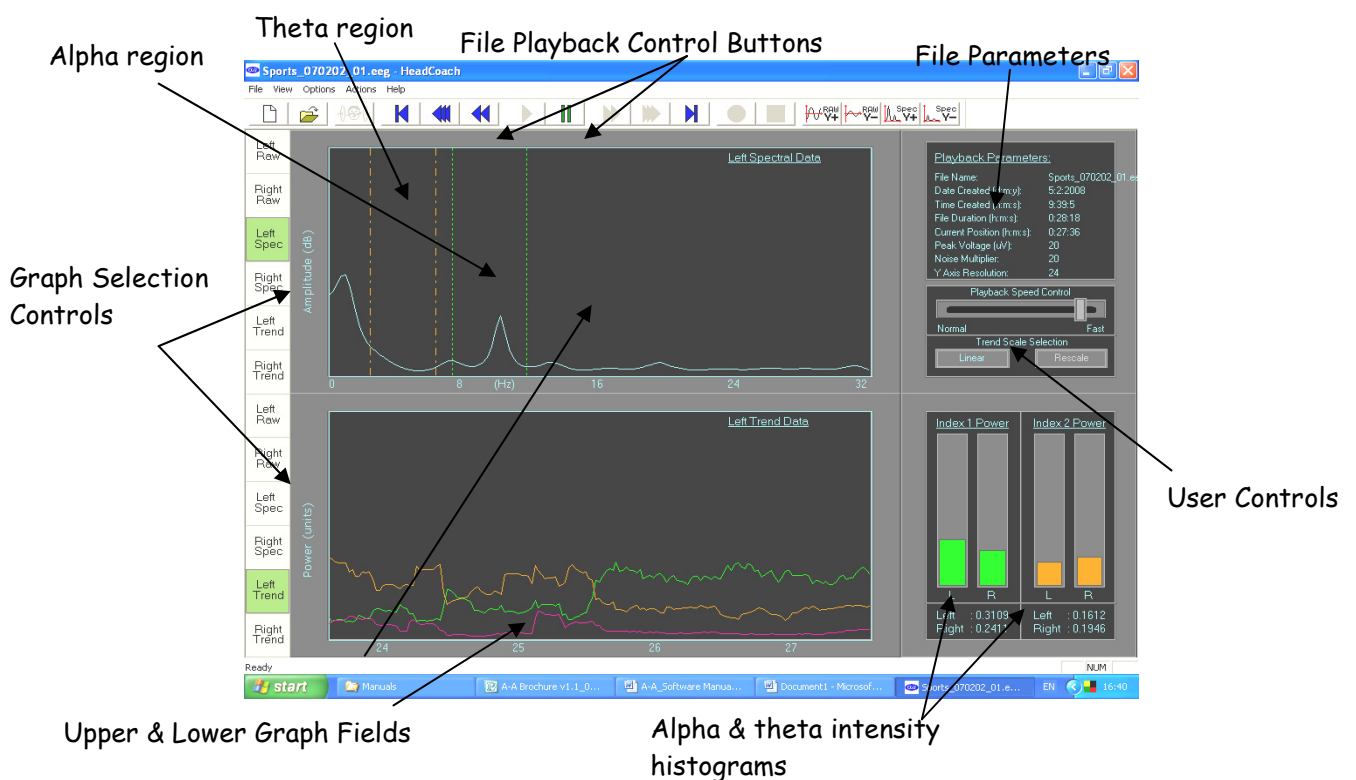

The *HeadCoach™* system is easy to fit and easy to use:

- Minimal skin preparation
- Just 5 self-adhesive electrodes
- Snap-fit electrode connectors
- A belt-bag to keep the *HeadCoach™* module safe when in use
- Easy to use software with simple 'play', 'rewind' and 'fast-forward' controls
- Choice of left and right side of head and various user-specified different trace types to view and change without losing the original recorded data set
- Displays are easy to interpret in real time and in playback mode, and may be synchronised with video and other training session playbacks.

Typical information the *HeadCoach™* can give you