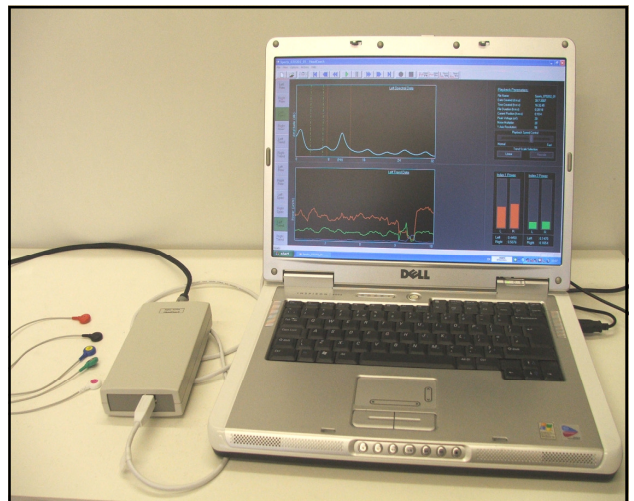

How can HeadCoach™ help me?

When a sports person is connected to HeadCoach™, their coach can monitor their brainwaves in real time. They can relate peaks of performance to 'state of mind' at the time - HeadCoach™ can provide a 'neurobiofeedback' training mechanism. This can help the athlete minimise negative states of mind and reproduce the appropriate brainwave activity at key pressure moments - thereby providing a competitive edge.