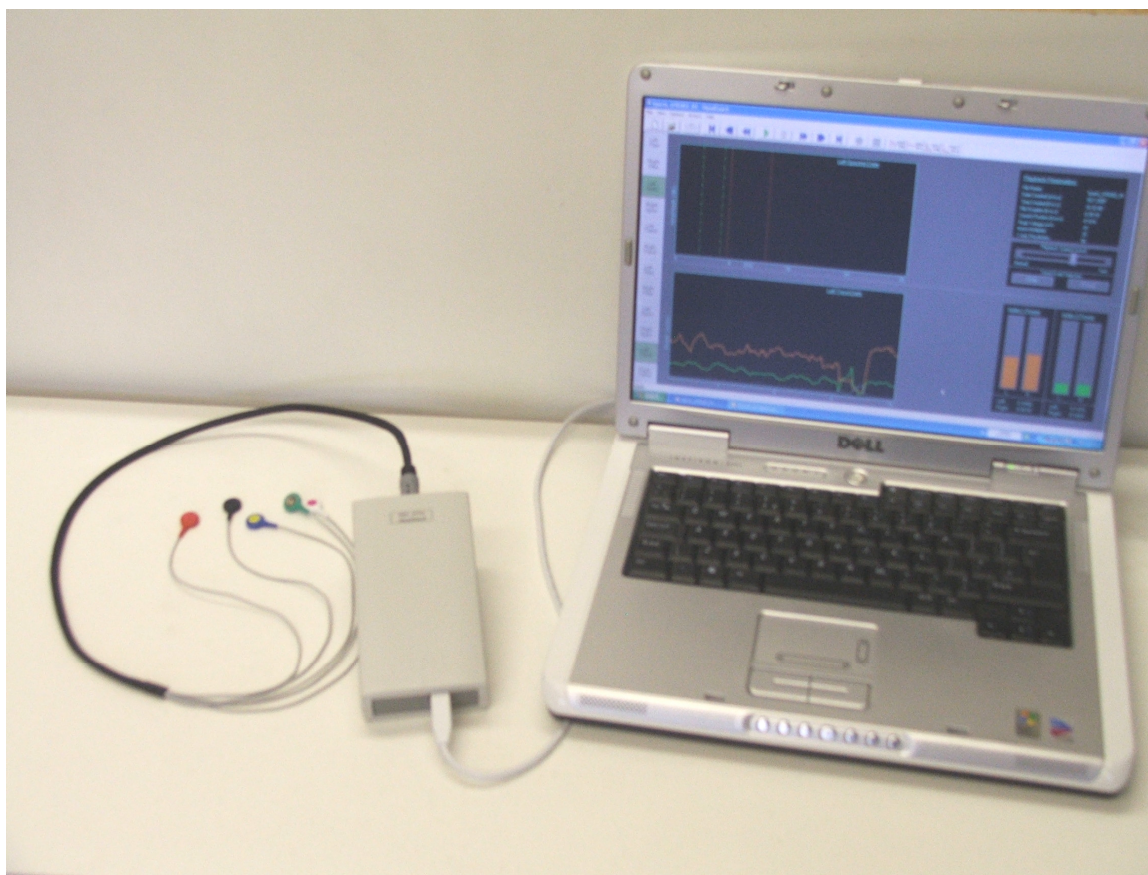

HeadCoach™

Serious science for success in sport

*The sports coaches' EEG brainwave monitor
for active training to improve focus
by Alpha-Active Ltd*

What is HeadCoach™

HeadCoach™ is a robust, pocket-sized EEG system specifically optimised to measure brain alpha waves in the sports coaching context. Developed in Britain, following consultation with professional sports coaches and university scientists, HeadCoach™ lets the coach see how the sporting performance relates to the athlete's EEG recorded at the same time.

HeadCoach™ main features:

- ◆ Small, portable and simple to use dual (left & right) channel system
- ◆ User-friendly software shows various brainwave frequencies
- ◆ Only needs five easy-to-fit electrodes to see left & right brain
- ◆ Robust design allows use 'in the field' during training
- ◆ Gives instant feedback to the coach with real-time display
- ◆ Simultaneous sound recording option
- ◆ Software data analysis is more robust to movement of the user
- ◆ Allows coach to see the correlation between the athlete's performance and EEG recorded at the same time
- ◆ All recordings saved on computer to review and share when required.

The *HeadCoach™* system is easy to fit and easy to use:

- ◆ Minimal skin preparation
- ◆ Just 5 self-adhesive electrodes
- ◆ Snap-fit electrode connectors
- ◆ A belt-bag to keep the *HeadCoach™* module safe when in use
- ◆ Easy to use software with simple 'play', 'rewind' and 'fast-forward' controls
- ◆ Choice of left and right side of head and various user-specified different trace types to view and change without losing the original recorded data set
- ◆ Displays are easy to interpret in real time and in playback mode, and may be synchronised with video and other training session playbacks.